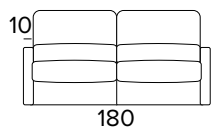

Backrest with cushion storage in expanded polyurethane density 21 Kg/m³

Standard loin rest

Wooden part made with ecological wooden panels

Mechanism Otello Big

Fold mechanism allowing to open the sofa in just one rotation maintaining seats and back cushions attached to the bed base.

Standard electro-welded bed base with elastic belts on the seats area and optional slatted base

Oven baked epoxy resin

Completely removable cover sofa

Decò pillows as an option

Standard mattress Engel in expanded polyurethane density 30kg/m³ covered with 100% polyester fabric. Mattress thickness: 17 cm

DIVANO LETTO 3 POSTI
3 SEATER SOFA BED

BRACCIOLO / ARMREST
MEDIUM

BRACCIOLO / ARMREST
LARGE

MATERASSO / MATTRESS
CM 140x196 / H 17

DIVANO LETTO MAXI
MAXI SEATER SOFA BED

BRACCIOLO / ARMREST
MEDIUM

BRACCIOLO / ARMREST
LARGE