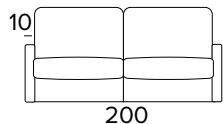

Standard electro-welded bed base with elastic belts on the seats area and optional slatted base

Oven baked epoxy resin

Completely removable cover sofa

Decò pillows as an option

Standard mattress Engel in expanded polyurethane density 30kg/m³ covered with 100% polyester fabric. Mattress thickness: 17 cm

DIVANO LETTO 3 POSTI
3 SEATER SOFA BED

BRACCIOLO / ARMREST
MEDIUM

BRACCIOLO / ARMREST
LARGE

MATERASSO / MATTRESS
CM 140x196 / H 17

DIVANO LETTO MAXI
MAXI SEATER SOFA BED

BRACCIOLO / ARMREST
MEDIUM

BRACCIOLO / ARMREST
LARGE

MATERASSO / MATTRESS
CM 160x196 / H 17

OPZIONE CUSCINO DECÒ
DECÒ PILLOW OPTION

40x40

50x50

STANDARD / INGLESE

40x40

50x50

CON BORDINO / WITH WELTED EDGE