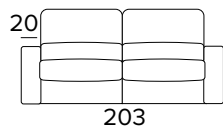

Backrest with cushion storage in expanded polyurethane density 21 Kg/m³

Standard loin rest

Wooden part made with ecological wooden panels

Mechanism Otello Big

Fold mechanism allowing to open the sofa in just one rotation maintaining seats and back cushions attached to the bed base.

Standard electro-welded bed base with elastic belts on the seats area and optional slatted base

Oven baked epoxy resin

Completely removable cover sofa

Decò pillows as an option

Standard mattress Engel in expanded polyurethane density 30kg/m³ covered with 100% polyester fabric. Mattress thickness: 17 cm

DIVANO LETTO 3 POSTI
3 SEATER SOFA BED

BRACCIOLO / ARMREST
MEDIUM

BRACCIOLO / ARMREST
LARGE

MATERASSO / MATTRESS
CM 140x196 / H 17

DIVANO LETTO MAXI
MAXI SEATER SOFA BED

BRACCIOLO / ARMREST
MEDIUM

BRACCIOLO / ARMREST
LARGE