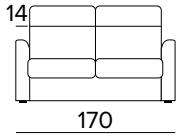

Oven baked epoxy resin

Completely removable cover sofa

Decò pillows as an option

Standard mattress Engel in expanded polyurethane density 30kg/m³ covered with 100% polyester fabric. Mattress thickness: 17 cm

DIVANO LETTO 2 POSTI
2 SEATER SOFA BED

BRACCIOLO / ARMREST
SMALL

BRACCIOLO / ARMREST
LARGE

MATERASSO / MATTRESS
CM 120x196 / H 17

DIVANO LETTO 3 POSTI
3 SEATER SOFA BED

BRACCIOLO / ARMREST
SMALL

BRACCIOLO / ARMREST
LARGE