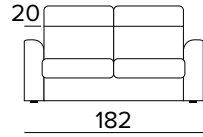

Oven baked epoxy resin

Completely removable cover sofa

Decò pillows as an option

Standard mattress Engel in expanded polyurethane density 30kg/m³ covered with 100% polyester fabric. Mattress thickness: 17 cm

DIVANO LETTO 2 POSTI
2 SEATER SOFA BED

BRACCIOLO / ARMREST
SMALL

BRACCIOLO / ARMREST
LARGE

MATERASSO / MATTRESS
CM 120x196 / H 17

DIVANO LETTO 3 POSTI
3 SEATER SOFA BED

BRACCIOLO / ARMREST
SMALL

BRACCIOLO / ARMREST
LARGE