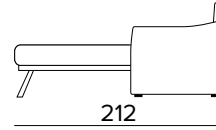

Oven baked epoxy resin

Completely removable cover sofa

Decò pillows as an option

Standard mattress Engel in expanded polyurethane density 30kg/m³ covered with 100% polyester fabric. Mattress thickness: 17 cm

DIVANO LETTO 2 POSTI
2 SEATER SOFA BED

BRACCIOLO / ARMREST
SMALL

BRACCIOLO / ARMREST
LARGE

MATERASSO / MATTRESS
CM 120x196 / H 17

DIVANO LETTO 3 POSTI
3 SEATER SOFA BED

BRACCIOLO / ARMREST
SMALL

BRACCIOLO / ARMREST
LARGE